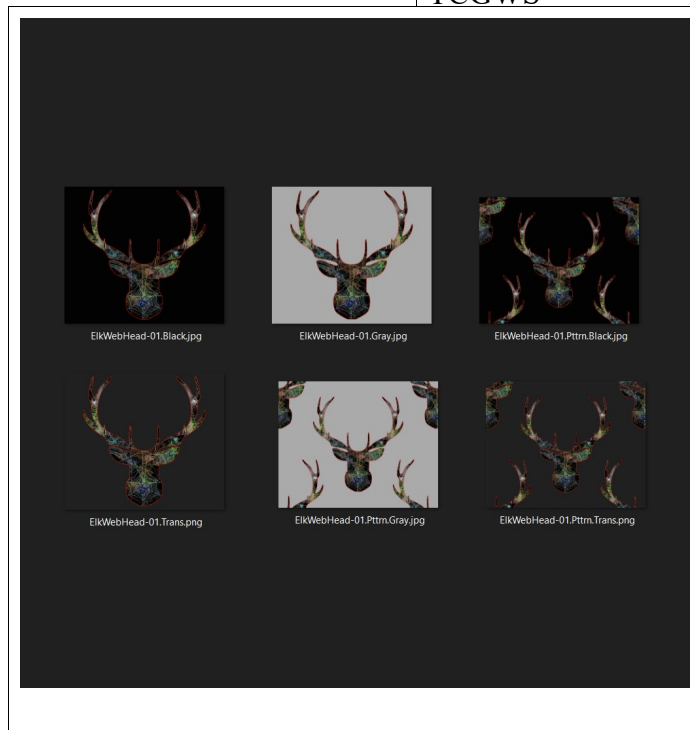

Each group has a set of backgrounds, generally a transparent, black and gray. One or more repeating pattern layouts are available. The full selections of available textures are in-world at the Milda Region location. Set-1 contains the repeating pattern with a single head in the middle and quarters in each corner.

The transparent images are best for materials that you can change the background color independently on. These are used in their full size for RL clothing at RedBubble.com, Society6.com and other sites.

~~~~~
The most current Terms of Sales and Service are at <http://sl.thunderchild.net>

Please do not resale these textures and patterns by themselves. They must be part of a build and not as Full Permissions. (Full Perm). Refer to the Second Life Terms of Service <https://www.lindenlab.com/legal/second-life-terms-and-conditions>

If you have any questions or comments, please contact me at any of the following.

Suggestion Drop Boxes at Milda

<http://maps.secondlife.com/secondlife/Milda/205/161/55>

Facebook page

<https://www.facebook.com/AJLeibengeist/>

IM me or email me

ajleibengeist@thunderchild.net

Thanks Again!

AJ